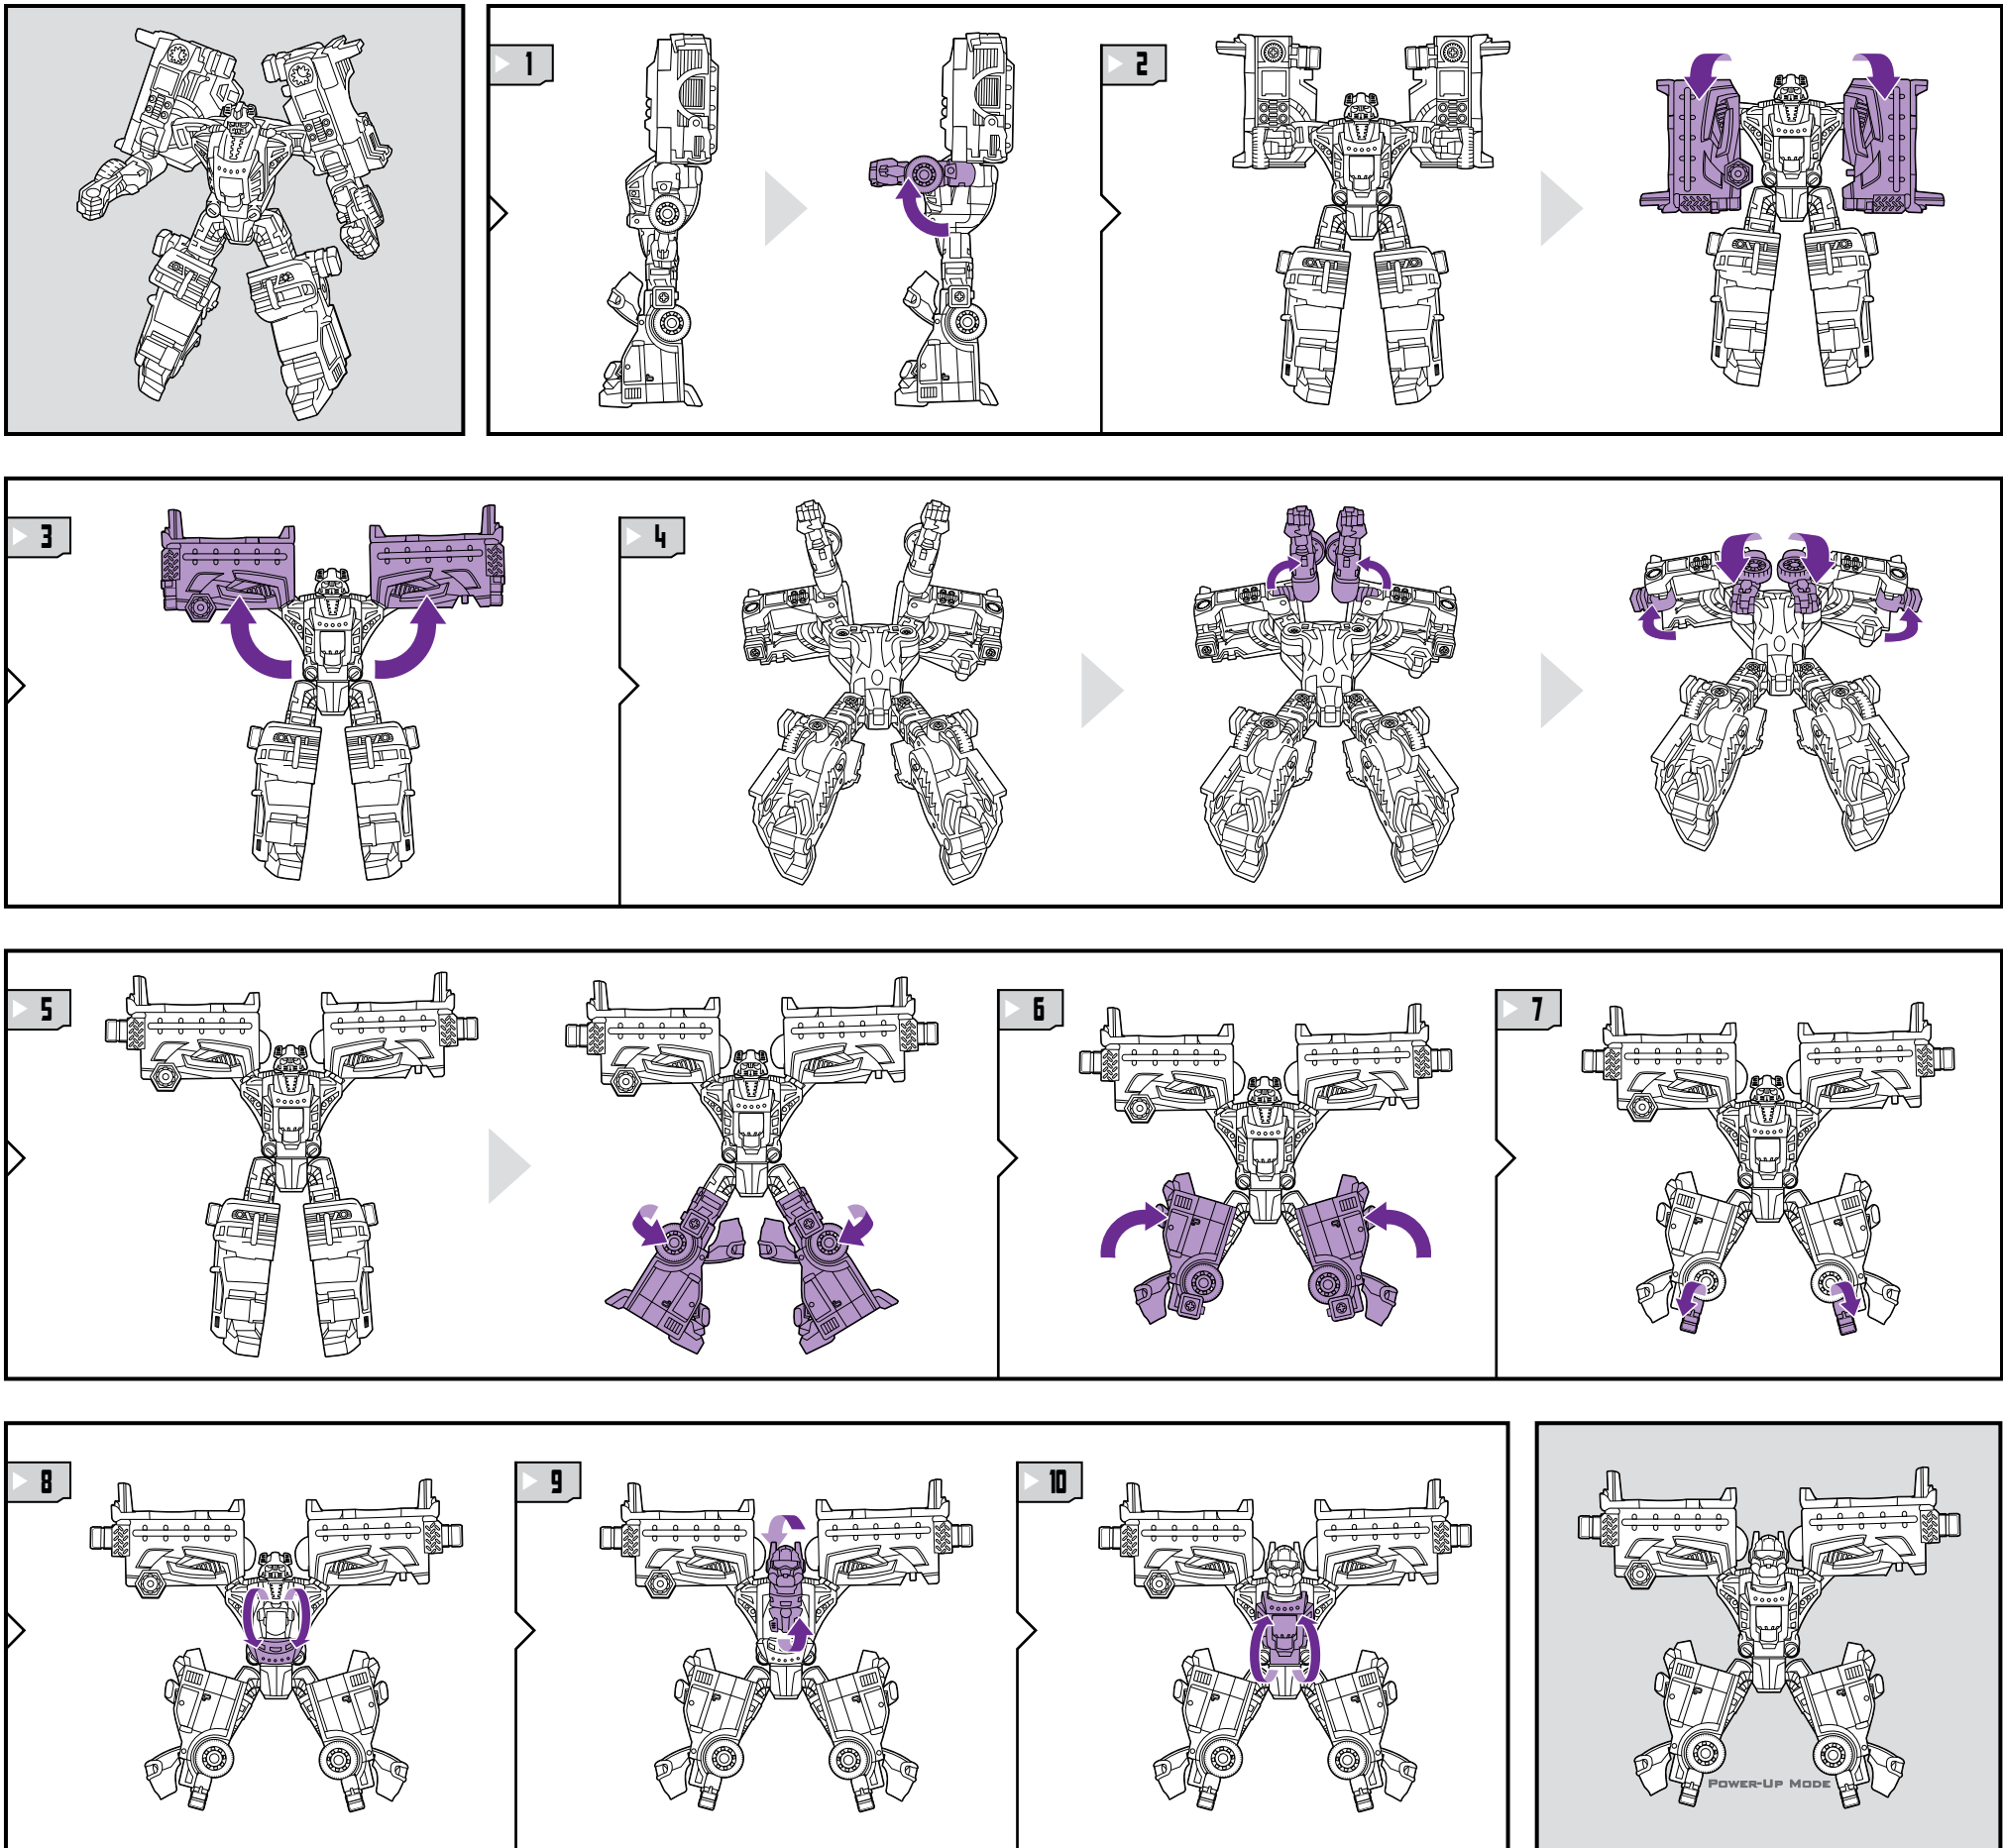

TRANSFORMERS

SMOLDER™ with CHOPSTER™

LEVEL: 0 1 2 3 4 5
INTERMEDIATE

NOTE: Some parts are made to detach if excessive force is applied and are designed to be reattached if separation occurs. Adult supervision may be necessary for younger children.

AGES 5+
98445/98443 Asst.

TRANSFORMERS.COM

CHANGING TO VEHICLE MODE

MINI-CON® MODES

MINI-CONS® AND DRONE VEHICLES (SOLD SEPARATELY).

POWER CORE COMBINERS™

- INTERCHANGEABLE ROBOT COMBINATION SYSTEM!
- MINI-CONS® AND DRONE VEHICLES (SOLD SEPARATELY) ATTACH TO POWER-UP ANY COMMANDER FIGURE!