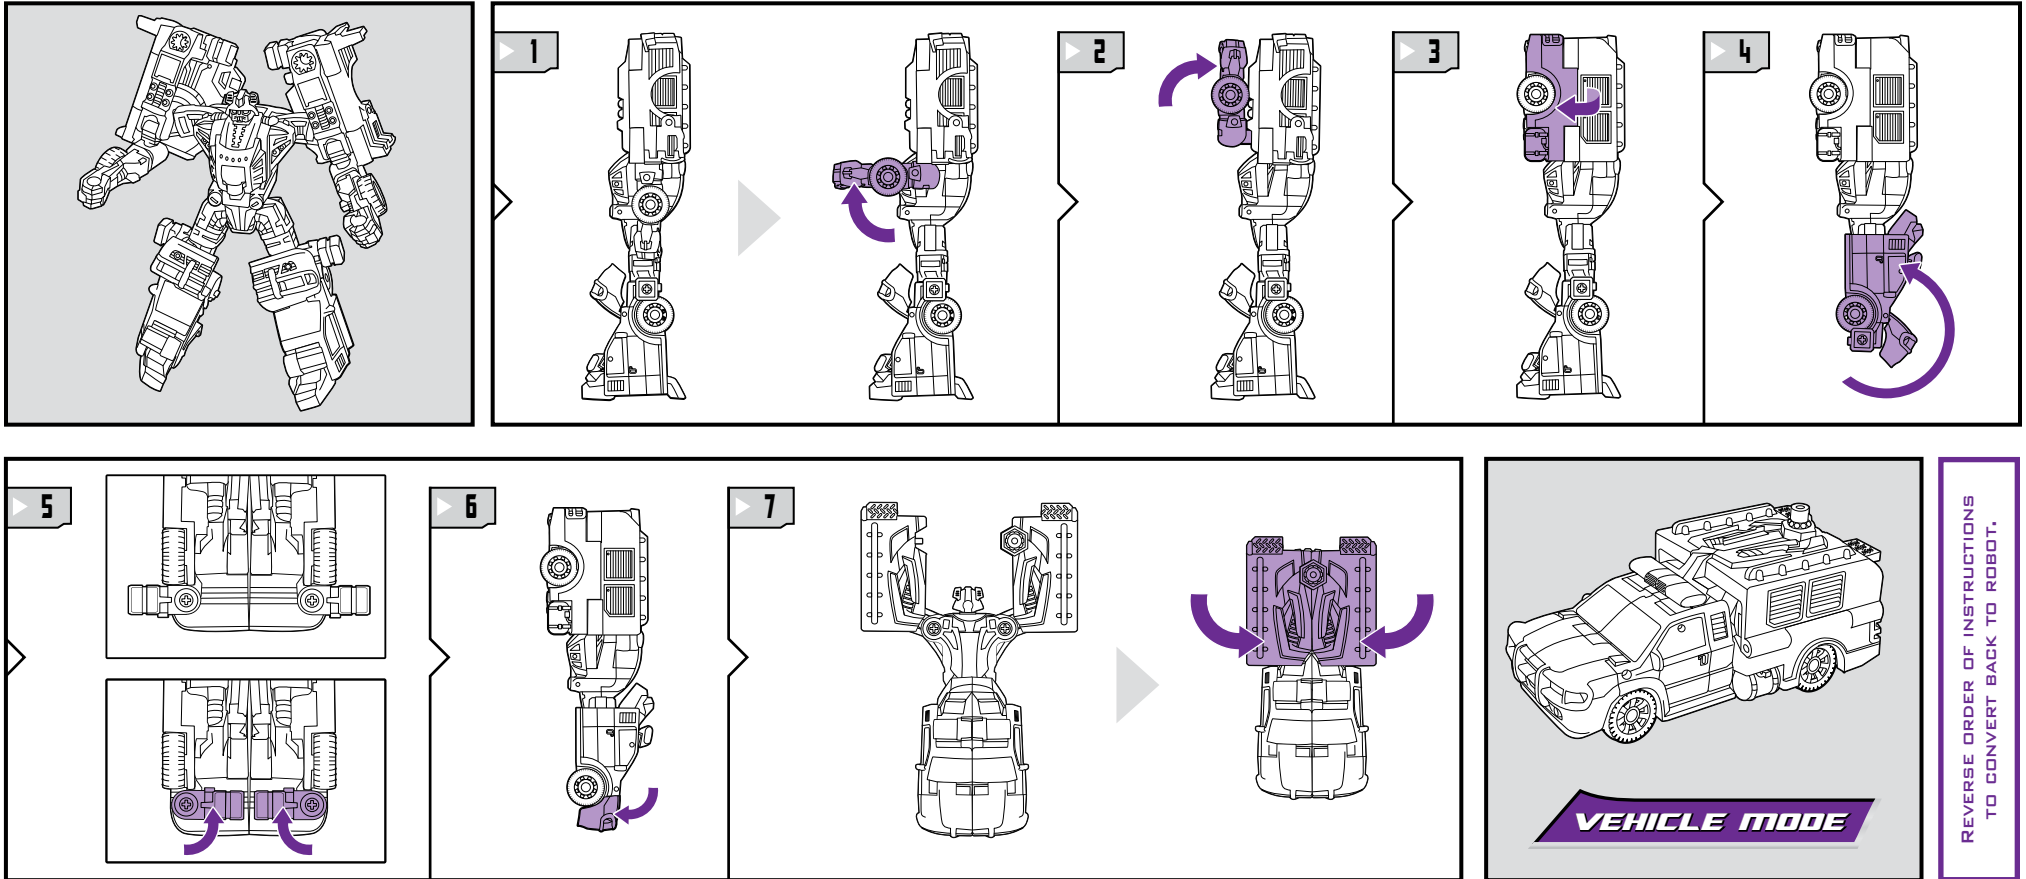

TRANSFORMERS

SMOLDER™ with CHOPSTER™

LEVEL: 0 1 2 3 4 5
INTERMEDIATE

NOTE: Some parts are made to detach if excessive force is applied and are designed to be reattached if separation occurs. Adult supervision may be necessary for younger children.

AGES 5+
98445/98443 Asst.

TRANSFORMERS.COM

CHANGING TO VEHICLE MODE

MINI-CON® MODES

MINI-CONS® AND DRONE VEHICLES (SOLD SEPARATELY).

POWER CORE COMBINERS™

- INTERCHANGEABLE ROBOT COMBINATION SYSTEM!
- MINI-CONS® AND DRONE VEHICLES (SOLD SEPARATELY) ATTACH TO POWER-UP ANY COMMANDER FIGURE!