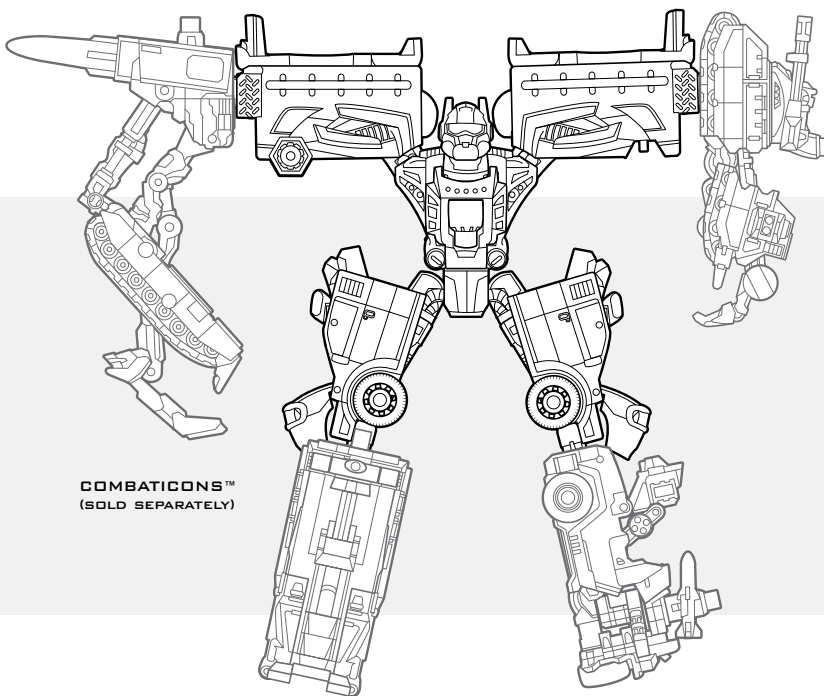

TRANSFORMERS

SMOLDER™ with CHOPSTER™

LEVEL: 0 1 2 3 4 5
INTERMEDIATE

NOTE: Some parts are made to detach if excessive force is applied and are designed to be reattached if separation occurs. Adult supervision may be necessary for younger children.

AGES 5+
98445/98443 Asst.

TRANSFORMERS.COM

CHANGING TO VEHICLE MODE

MINI-CON® MODES

MINI-CONS® AND DRONE VEHICLES (SOLD SEPARATELY).

POWER CORE COMBINERS™

- INTERCHANGEABLE ROBOT COMBINATION SYSTEM!
- MINI-CONS® AND DRONE VEHICLES (SOLD SEPARATELY) ATTACH TO POWER-UP ANY COMMANDER FIGURE!