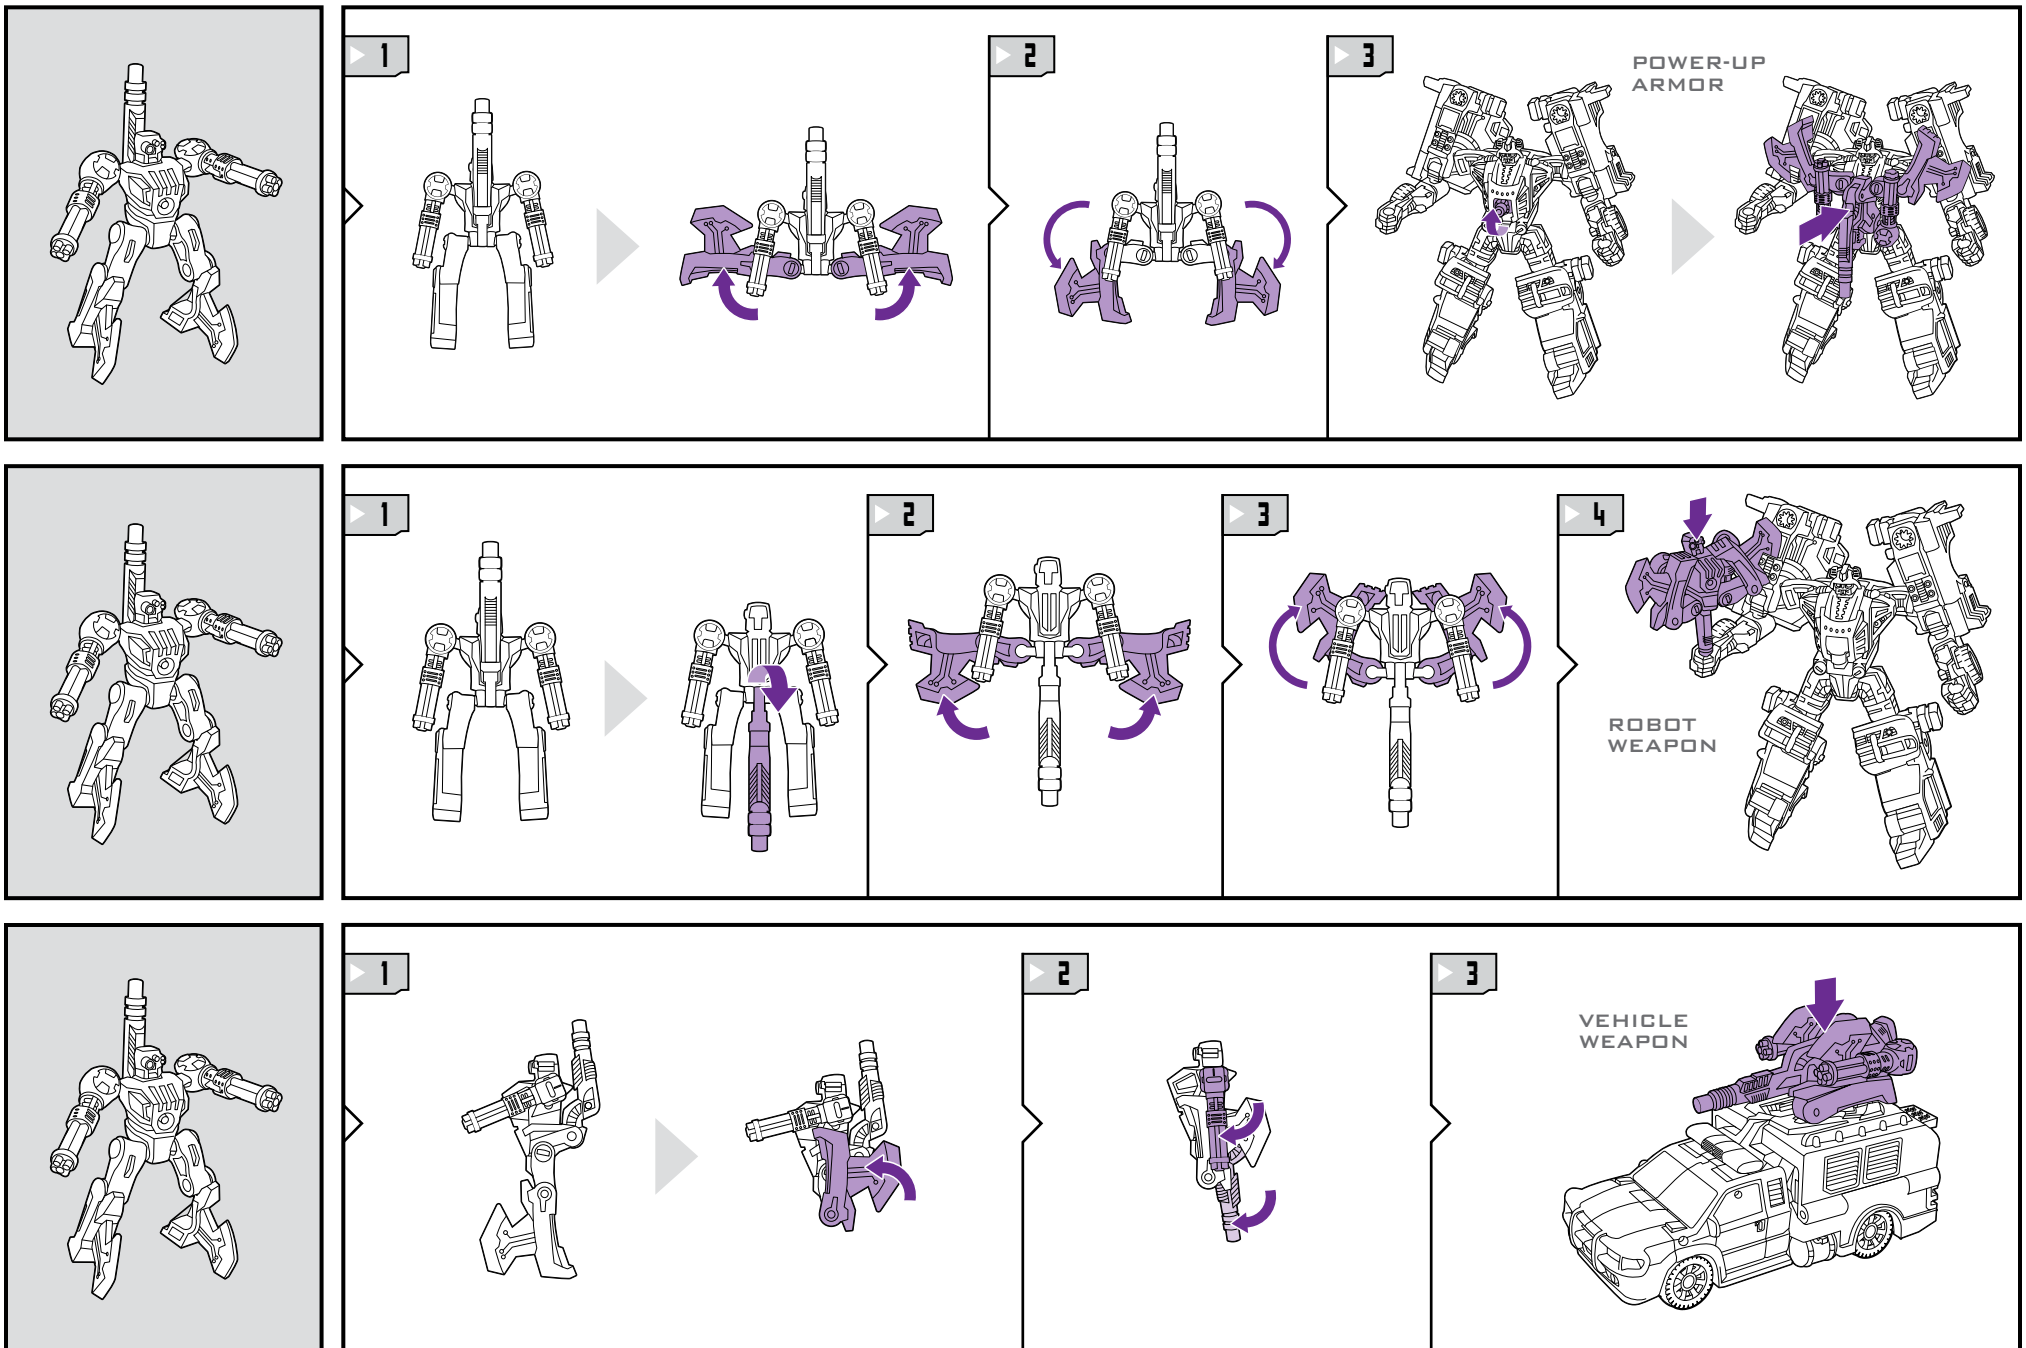

TRANSFORMERS

SMOLDER™ with CHOPSTER™

LEVEL: 0 1 2 3 4 5
INTERMEDIATE

NOTE: Some parts are made to detach if excessive force is applied and are designed to be reattached if separation occurs. Adult supervision may be necessary for younger children.

AGES 5+
98445/98443 Asst.

TRANSFORMERS.COM

CHANGING TO VEHICLE MODE

MINI-CON® MODES

MINI-CONS® AND DRONE VEHICLES (SOLD SEPARATELY).

POWER CORE COMBINERS™

- INTERCHANGEABLE ROBOT COMBINATION SYSTEM!
- MINI-CONS® AND DRONE VEHICLES (SOLD SEPARATELY) ATTACH TO POWER-UP ANY COMMANDER FIGURE!